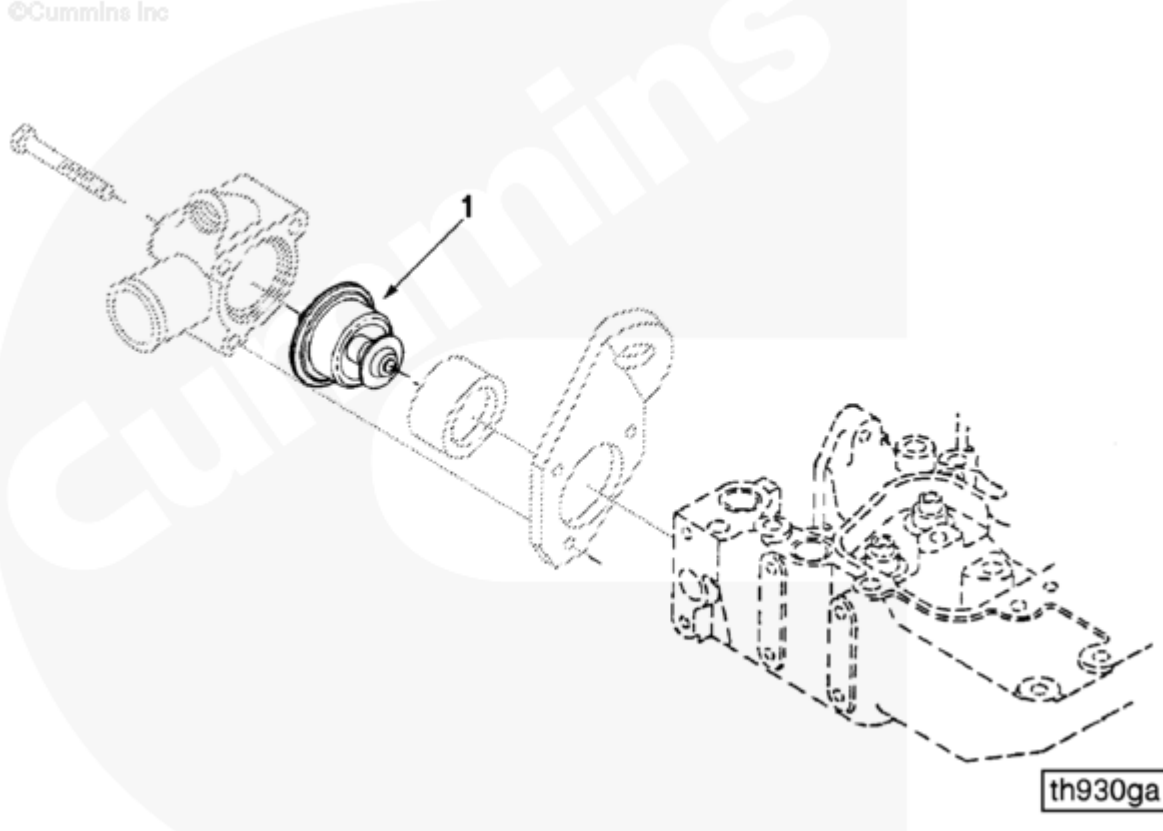

©Cummins Inc

SMALL | MEDIUM | LARGE

Cart	Ref No	Part Number	Part Description	Required	Remarks
<input type="button" value="View My Cart"/>					

		EC9001-02	Thermostat		Thermostat...(More)
					Thermostat Opening Temp: 83
					Deg C
					Number of Thermostats: 1
					Vented Thermostat: Yes
					Vented Type: Jiggle Pin
<input type="checkbox"/>		3802273	Thermostat Kit	1	
<input type="checkbox"/>	1	3917324	Thermostat	1	
<input type="checkbox"/>		3923331	Thermostat Housing Cover Gasket	1	